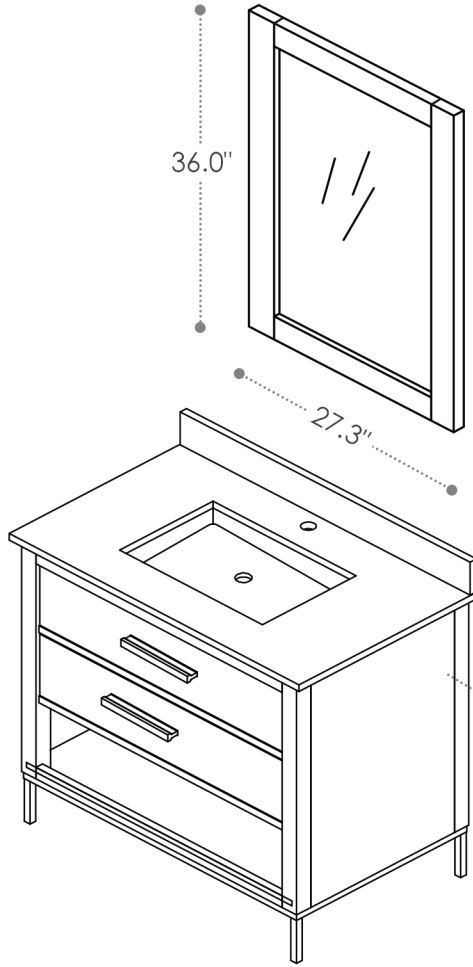

ALTAIR

FASHION BATHROOM LIFE

Altair Design, Inc.

Kesia

36"W x 22"D

Bathroom Vanity

36"W×22"D×34"H inches

INSTALLATION SPECIFICATION

Item#	545036		
Color	Black Oak/Brown Pine/White		
Overall Dimension	36 in W x 22 in D x 34 in H		
Vanity Material	Solid wood and long-lasting plywood		
Hardware Finsh	Aluminum Alloy Brushed Gold/Matte Black		
Number of Door	No Door		
Number of Drawers	1 flip-down drawer and 1 Soft-Closing drawer		
Metal Base Material	Iron(Matte Black)/Stainless Steel(Brushed Gold)		
Countertop Material	Composite Stone	Shape	Rectangular
Top Thickness	0.8 inch	Installation Type	Freestanding
Assembly Required	No	Backsplash Height	4 inch
Faucet Hole Spacing(in.)	Single Hole	Sink	Single Undermount Sink

All measurements are approximate. Measurements may vary +/-1/2".
Does not include faucet, drain assembly, P-trap